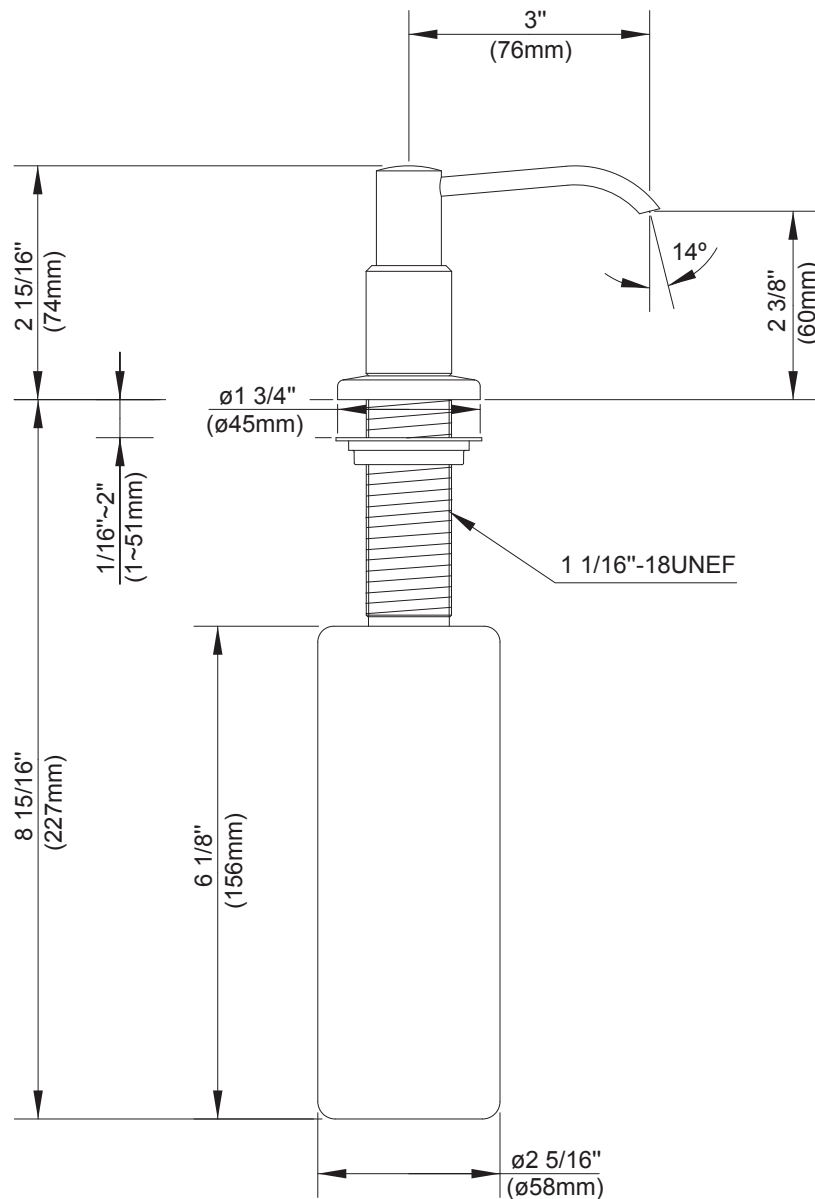

#### Available Colors & Finish

- Chrome
- Oil Rub Bronze (RB)
- Stainless Steel (SS)

Specific Features: \_\_\_\_\_ Submitted Model No.: \_\_\_\_\_

SD495912/08-09.01